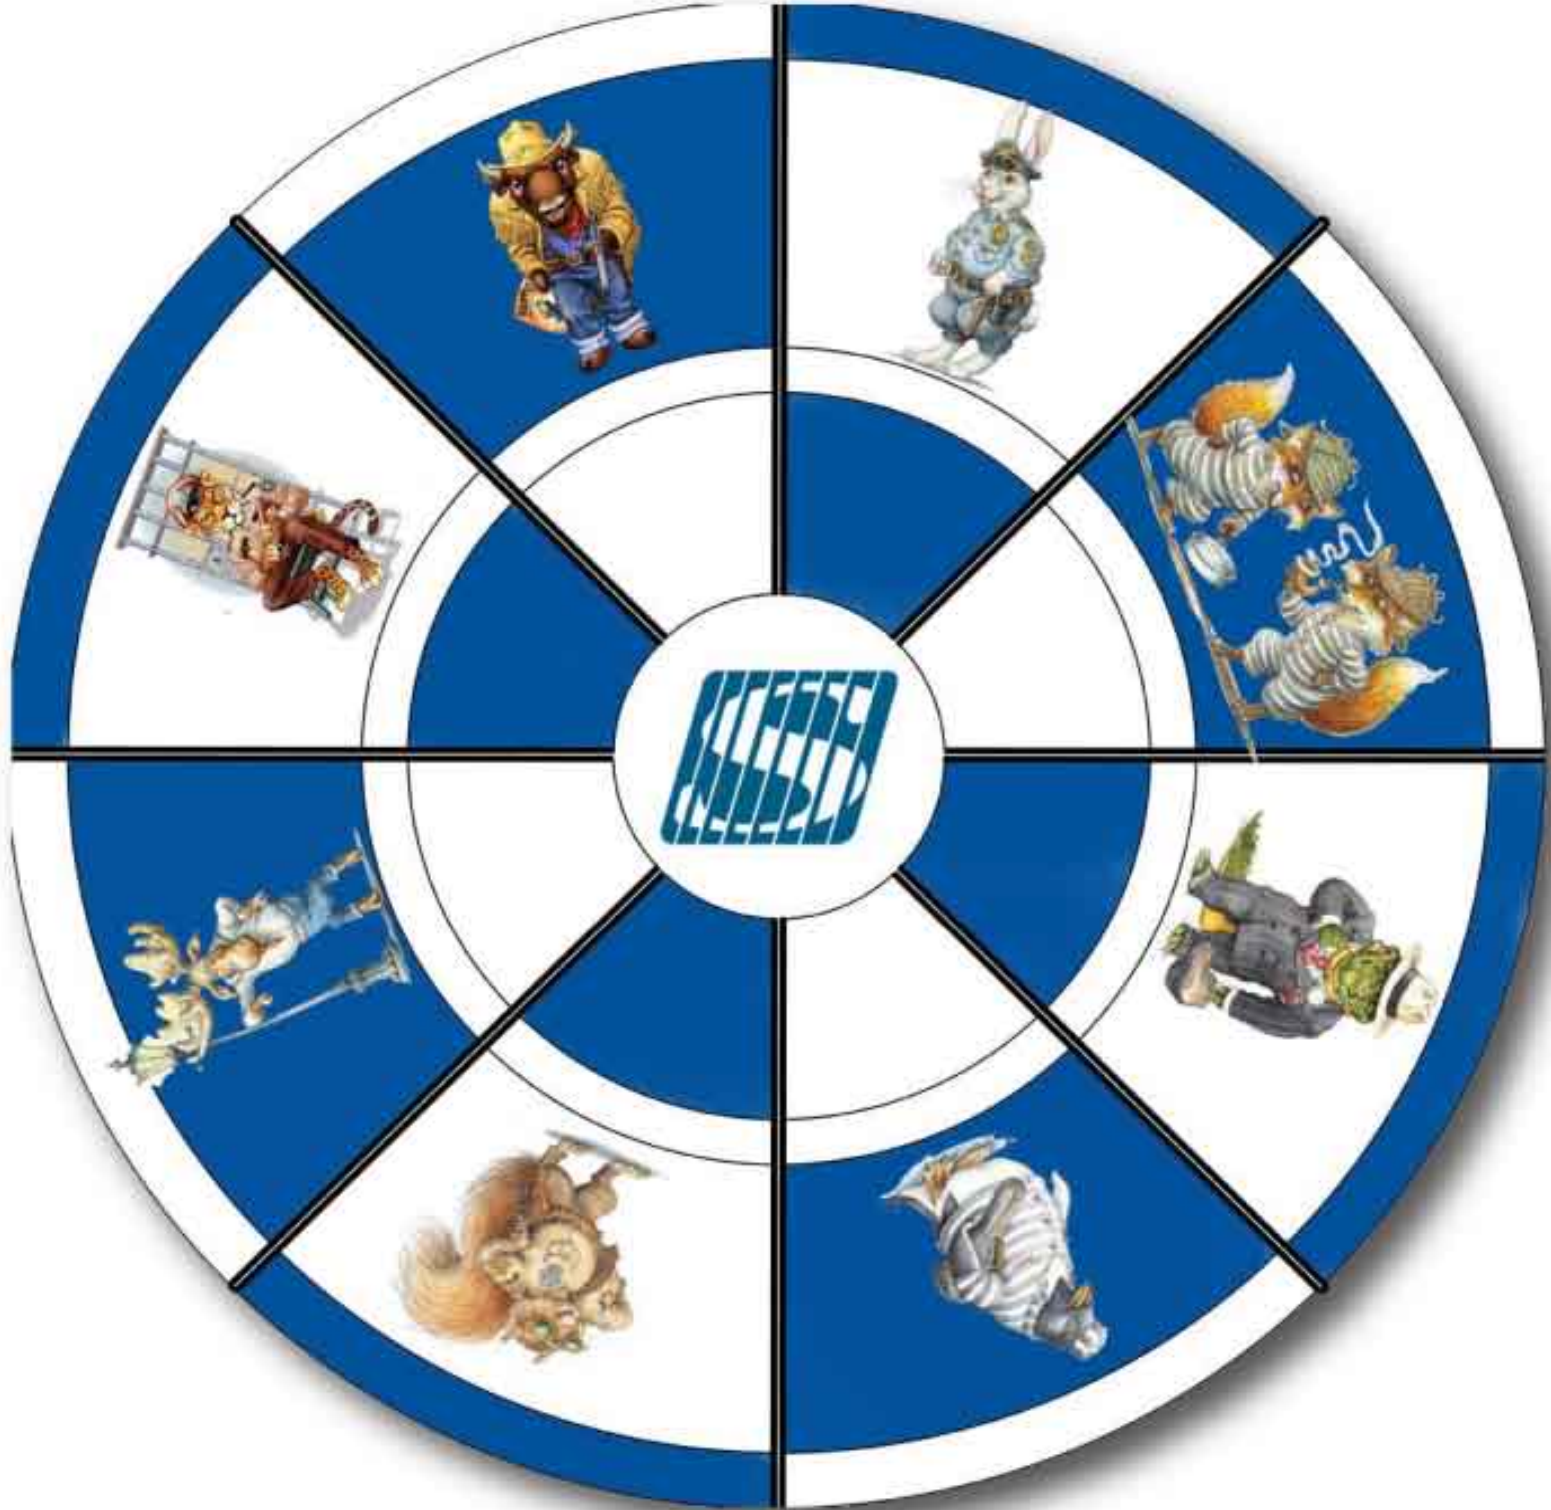

Swanson
Women
in
Corrections

*"It's not a man's
world anymore"*

**SWANSON SERVICES
CORPORATION**
Integrity • Service • Trust

The banner features three women: a woman in a light blue jacket in the foreground, a woman in a pink jacket in the background, and a woman in a dark jacket in the background. The background is a solid blue color.

Banner

Clock

Dartboard